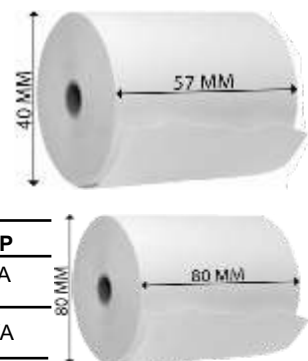

Ref	Description	Unit	RRP
THM574012	Thermal Credit Card Roll	Box(20)	N/A
THM80	Thermal Till Roll	Box(20)	N/A