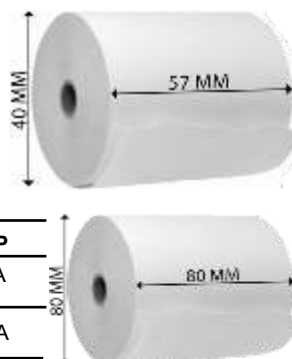

Ref	Description	Unit	RRP
THM574012	Thermal Credit Card Roll	Box(20)	N/A
THM80	Thermal Till Roll	Box(20)	N/A