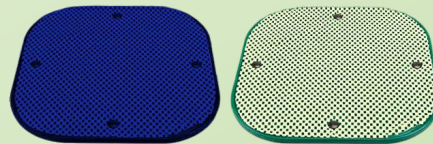

**634015**  
Folding Stool  
w/Carry Handle

RRP £11.99  
Box=6

- 9 adjustable height
- 3 colours
- Compact & light

**635015**  
Camping  
Stick Table

RRP £8.99  
Box=6

- 25x25cm top
- 40cm high
- Anti-slip surface
- Stick for ground support
- Ideal for camping/festivals
- 2 colours