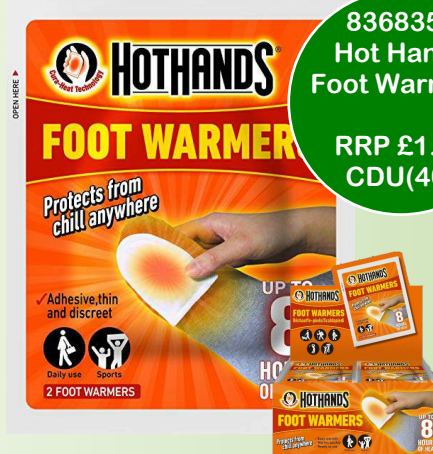

8368359
Hot Hands
Foot Warmers
RRP £1.00
CDU(40)