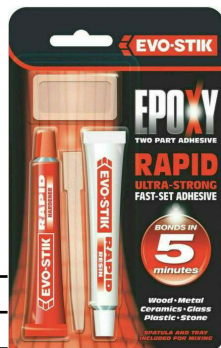

All Purpose Glue 20g

- Fast setting
- Ultra strong
- Dries clear
- Bonds wood, rubber, hard plastics, metal, ceramics, leather and much more.....

Ref	Description	Unit	RRP
80207	All Purpose Glue	CDU=6	£2.69

Epoxy Rapid 30ml

- Famous brand
- Bonds in 5 minutes
- Spatula & mixing tray included
- Ultra strong bond
- Bonds wood, metal, ceramic, glass, plastic, stone and many more.....

Ref	Description	Unit	RRP
808539	Evo Stik	Box=6	£8.99